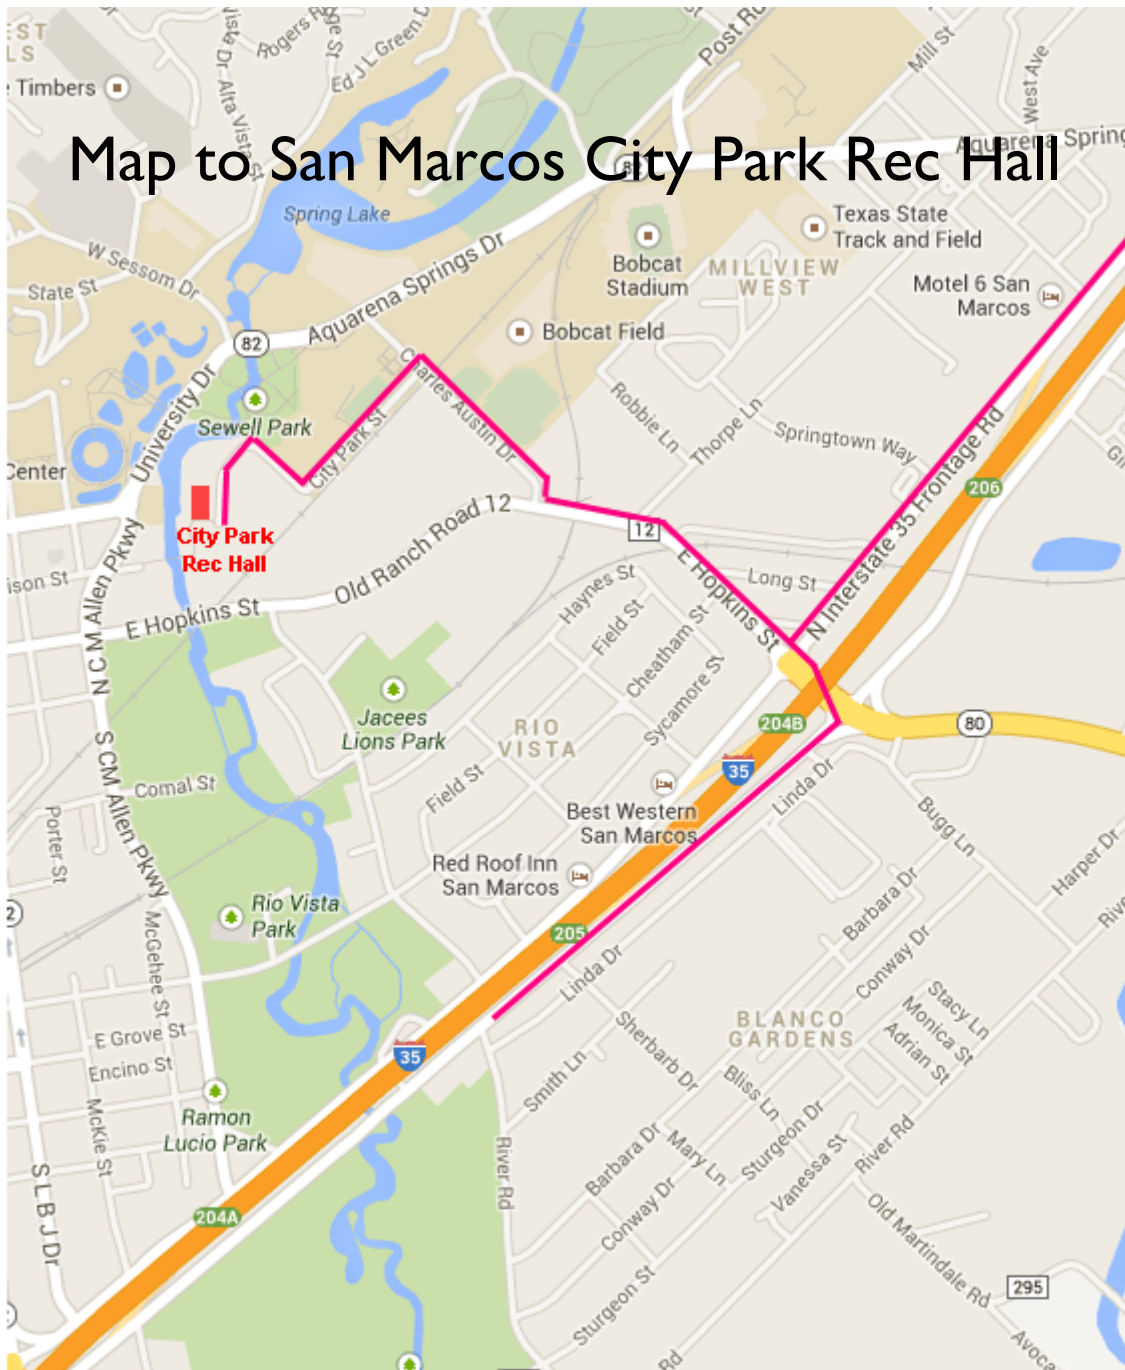

### More info:

[www.wheel-n-deals.org/newyears](http://www.wheel-n-deals.org/newyears)

**Location:** 170 Charles Austin Drive  
San Marcos

## SQUARE DANCE CLUB

Map to San Marcos City Park Rec Hall

<p><b>From Austin/Buda/Kyle</b></p> <ul style="list-style-type: none"> <li>● I-35 South to Exit 205</li> <li>● Take exit 205 to FM-12 West/TX-80</li> <li>● Turn right (East) onto Hopkins St/ Old Ranch Road 12</li> <li>● Turn right onto Charles Austin Dr</li> <li>● Take the 1st left onto City Park St</li> </ul>	<p><b>From San Antonio/New Braunfels</b></p> <ul style="list-style-type: none"> <li>● I-35 North to Exit 205</li> <li>● Take exit 205 to FM-12 West/TX-80</li> <li>● Turn left (West) onto Hopkins St/ Old Ranch Road 12</li> <li>● Turn right onto Charles Austin Dr</li> <li>● Take the 1st left onto City Park St</li> </ul>	
<p align="center">Follow signs to Lions Club Tube Rentals</p>		