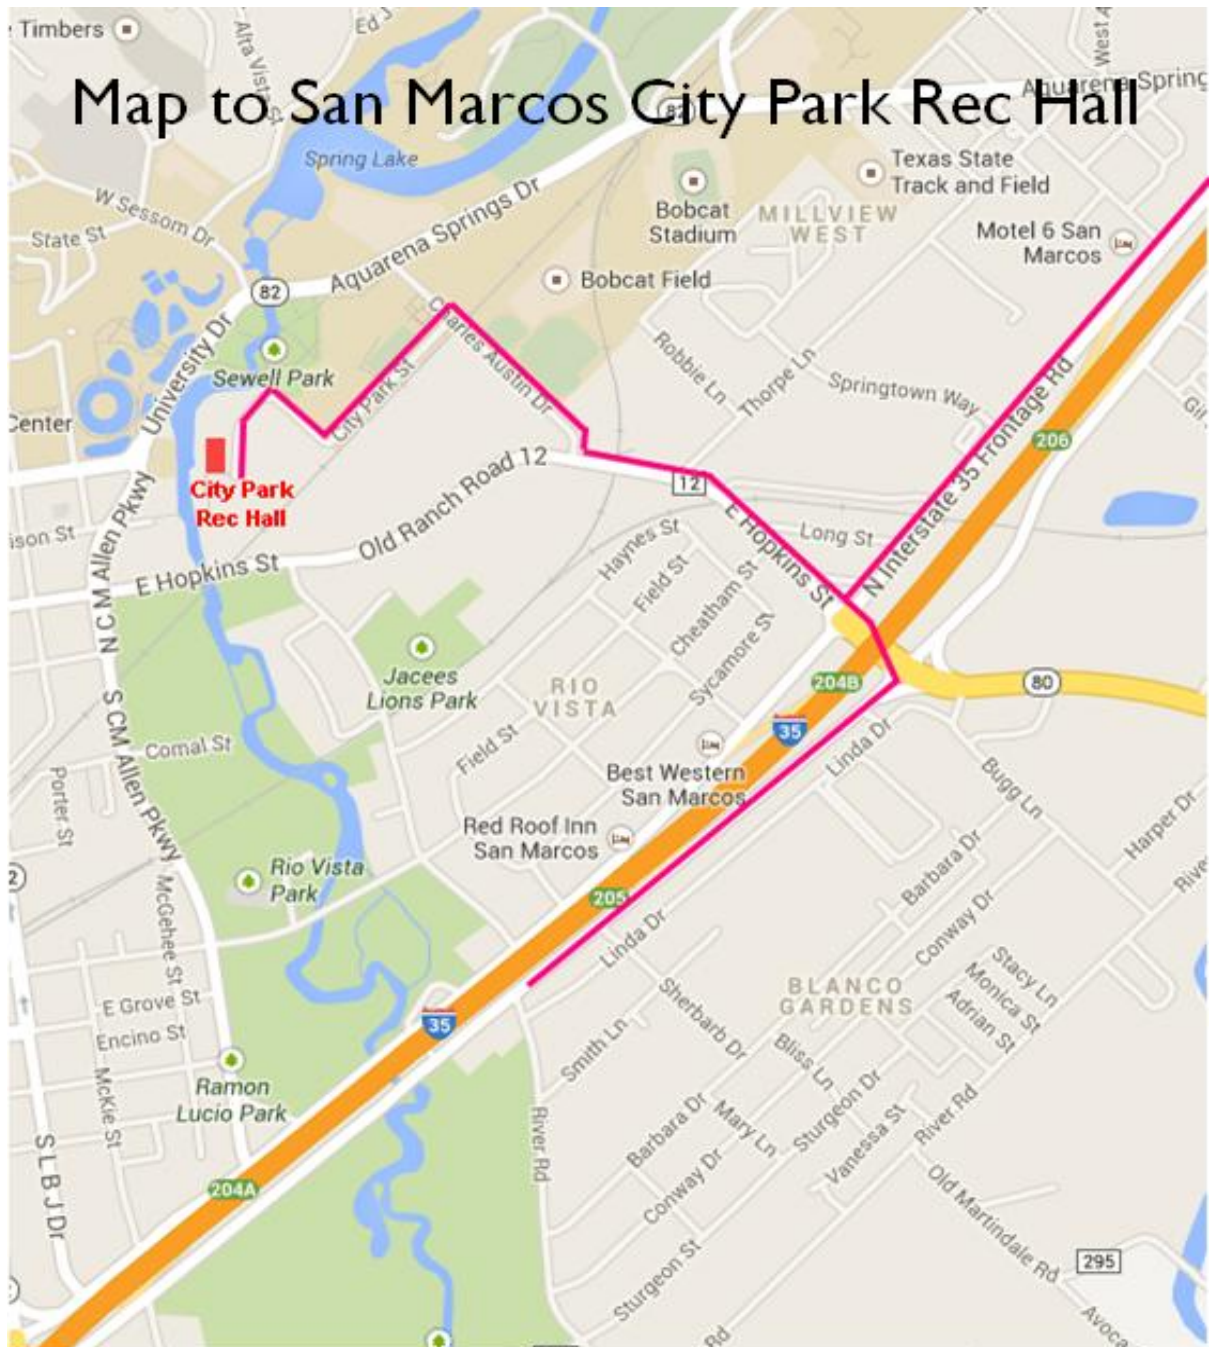

### More info:

[www.wheel-n-deals.org/newyears](http://www.wheel-n-deals.org/newyears)

**Location:** 290 Jowers Access Rd  
San Marcos, Tx

## SQUARE DANCE CLUB

Map to San Marcos City Park Rec Hall

- From Austin/Buda/Kyle**
- I-35 South to Exit 205
  - Take exit 205 to FM-12 West/TX-80
  - Turn right (East) onto Hopkins St/ Old Ranch Road 12
  - Turn right onto Charles Austin Dr
  - Take the 1st left onto Jowers Access Rd

- From San Antonio/New Braunfels**
- I-35 North to Exit 205
  - Take exit 205 to FM-12 West/TX-80
  - Turn left (West) onto Hopkins St/ Old Ranch Road 12
  - Turn right onto Charles Austin Dr
  - Take the 1st left on Jowers Access Rd